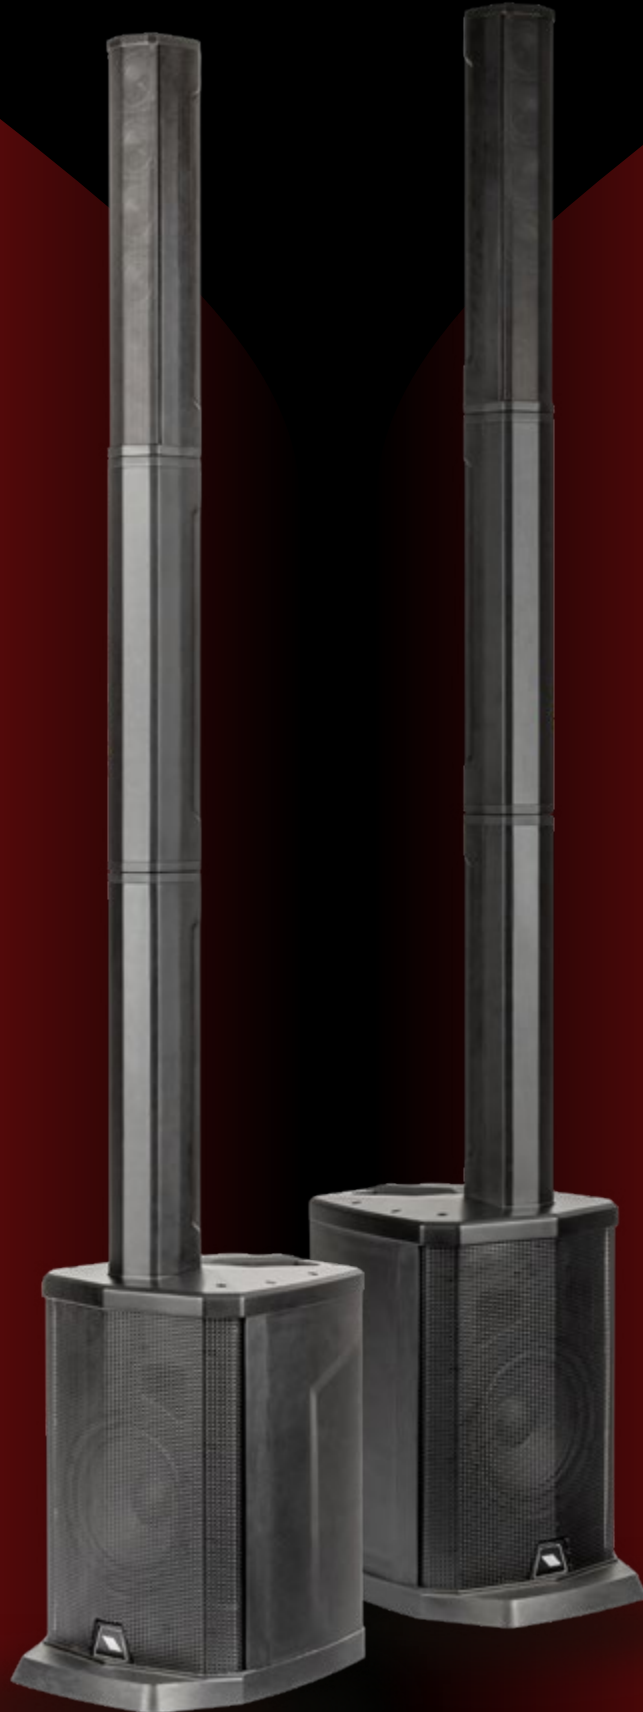

PROEL 

**SESSION1X &
SESSION1X FREE**

SESSION1X & SESSION1X FREE

*EXCEPTIONAL SOUND, WHEREVER
THE MUSIC TAKES YOU.*

*Take Proel sound quality with you in
every situation!*

*SESSION1X and SESSION1X FREE
are compact, powerful, and extremely
easy-to-use portable column systems,
designed for anyone who wants clear,
well-defined audio with effortless control
— from speech to live music and DJ sets.*

SESSION1X

*COMPACT,
INTUITIVE,
READY IN SECONDS*

SESSION1X is a compact, mains-powered column system, the ideal choice for fixed or semi-mobile applications where a power outlet is available, ensuring consistent performance with no battery limitations. Weighing just 14 kg, it delivers power and portability for conferences, live performances, and DJ sets.

SESSION1XFREE

*TOTAL FREEDOM,
NO POWER OUTLET REQUIRED*

SESSION1X FREE is a column system with an integrated battery that delivers maximum freedom thanks to its lithium-ion battery, offering up to 8–10 hours of operation. It is perfect for outdoor events, street performances, and fully mobile applications without cables. With a weight of just 14.5 kg, it is an ultra-portable system, and thanks to its hybrid mains/battery power supply, it provides total versatility.

Both systems combine a column featuring four high-definition 2.5" full-range speakers with an 8" long-excursion subwoofer, delivering a frequency response from 50 Hz to 18 kHz and a maximum SPL of 108 dB.